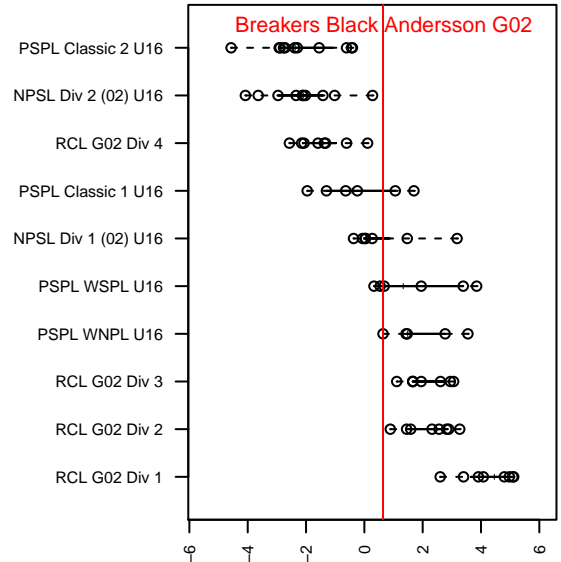

**attack and defense rating
relative to others at age
and all opponents in last 13 months**