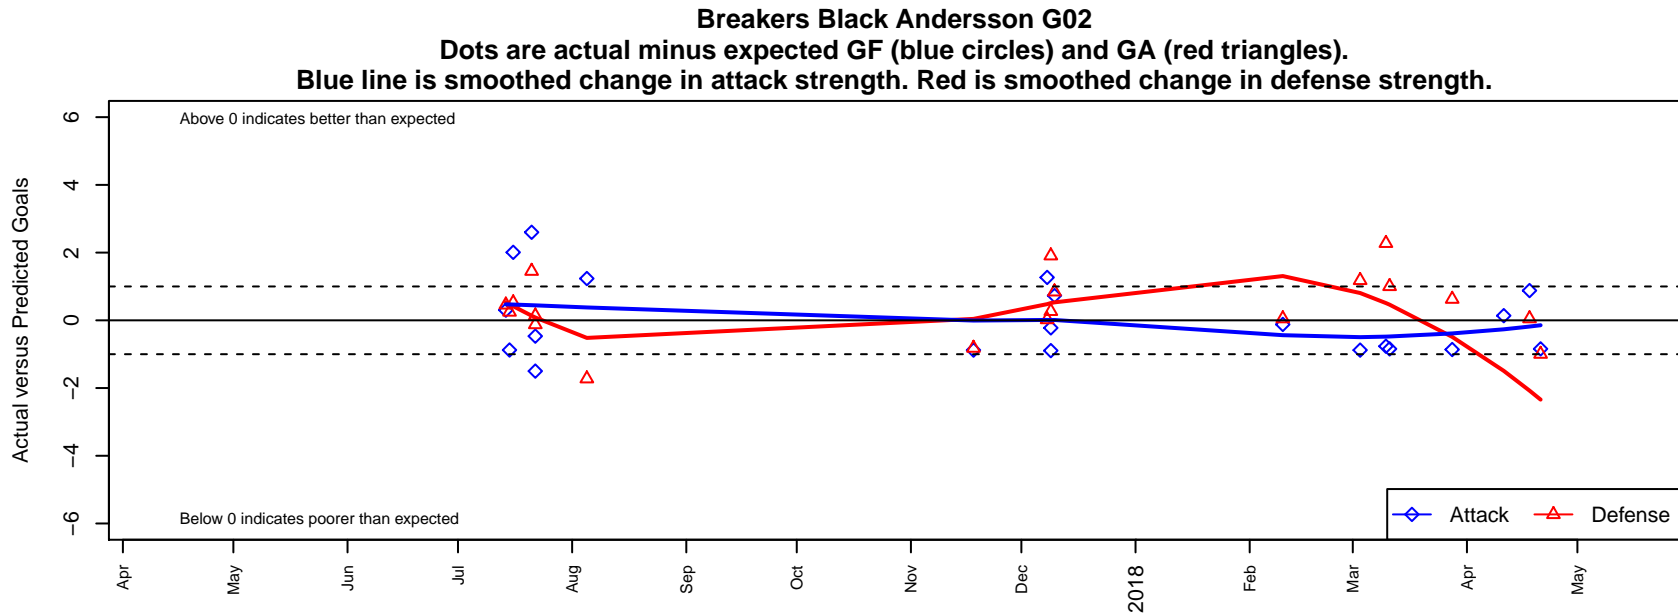

**attack and defense variance (black dot)
relative to other teams
and top 10 in region**

**attack and defense rating
relative to others at age
and all opponents in last 13 months**

Breakers Black Andersson G02

Breakers SC
Spokane, WA
G02 total strength=1343
attack=6.43 defense=6.72
fall league = PSPL WNPL U16
notes= Andersson 2016

alt names used:
BREAKERS FC G02 BREAKERS FC BLACK A
IEYSA G02 Breakers FC Andersson-Craig
SPOKANE BREAKERS FC G02 BREAKERS F

Venues played:
2017 Nike Crossfire Challenge Silver Group U1
2017 Sounders FC Cup GU17 Gold
2017 PSPL WNPL U16
2017 Timbers Winter Showcase 2002 Showcas